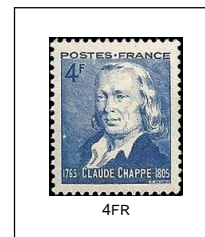

1.50FR+3.50FR
Y0601 SB174 M0614

Claude Chappe
14/08/1944